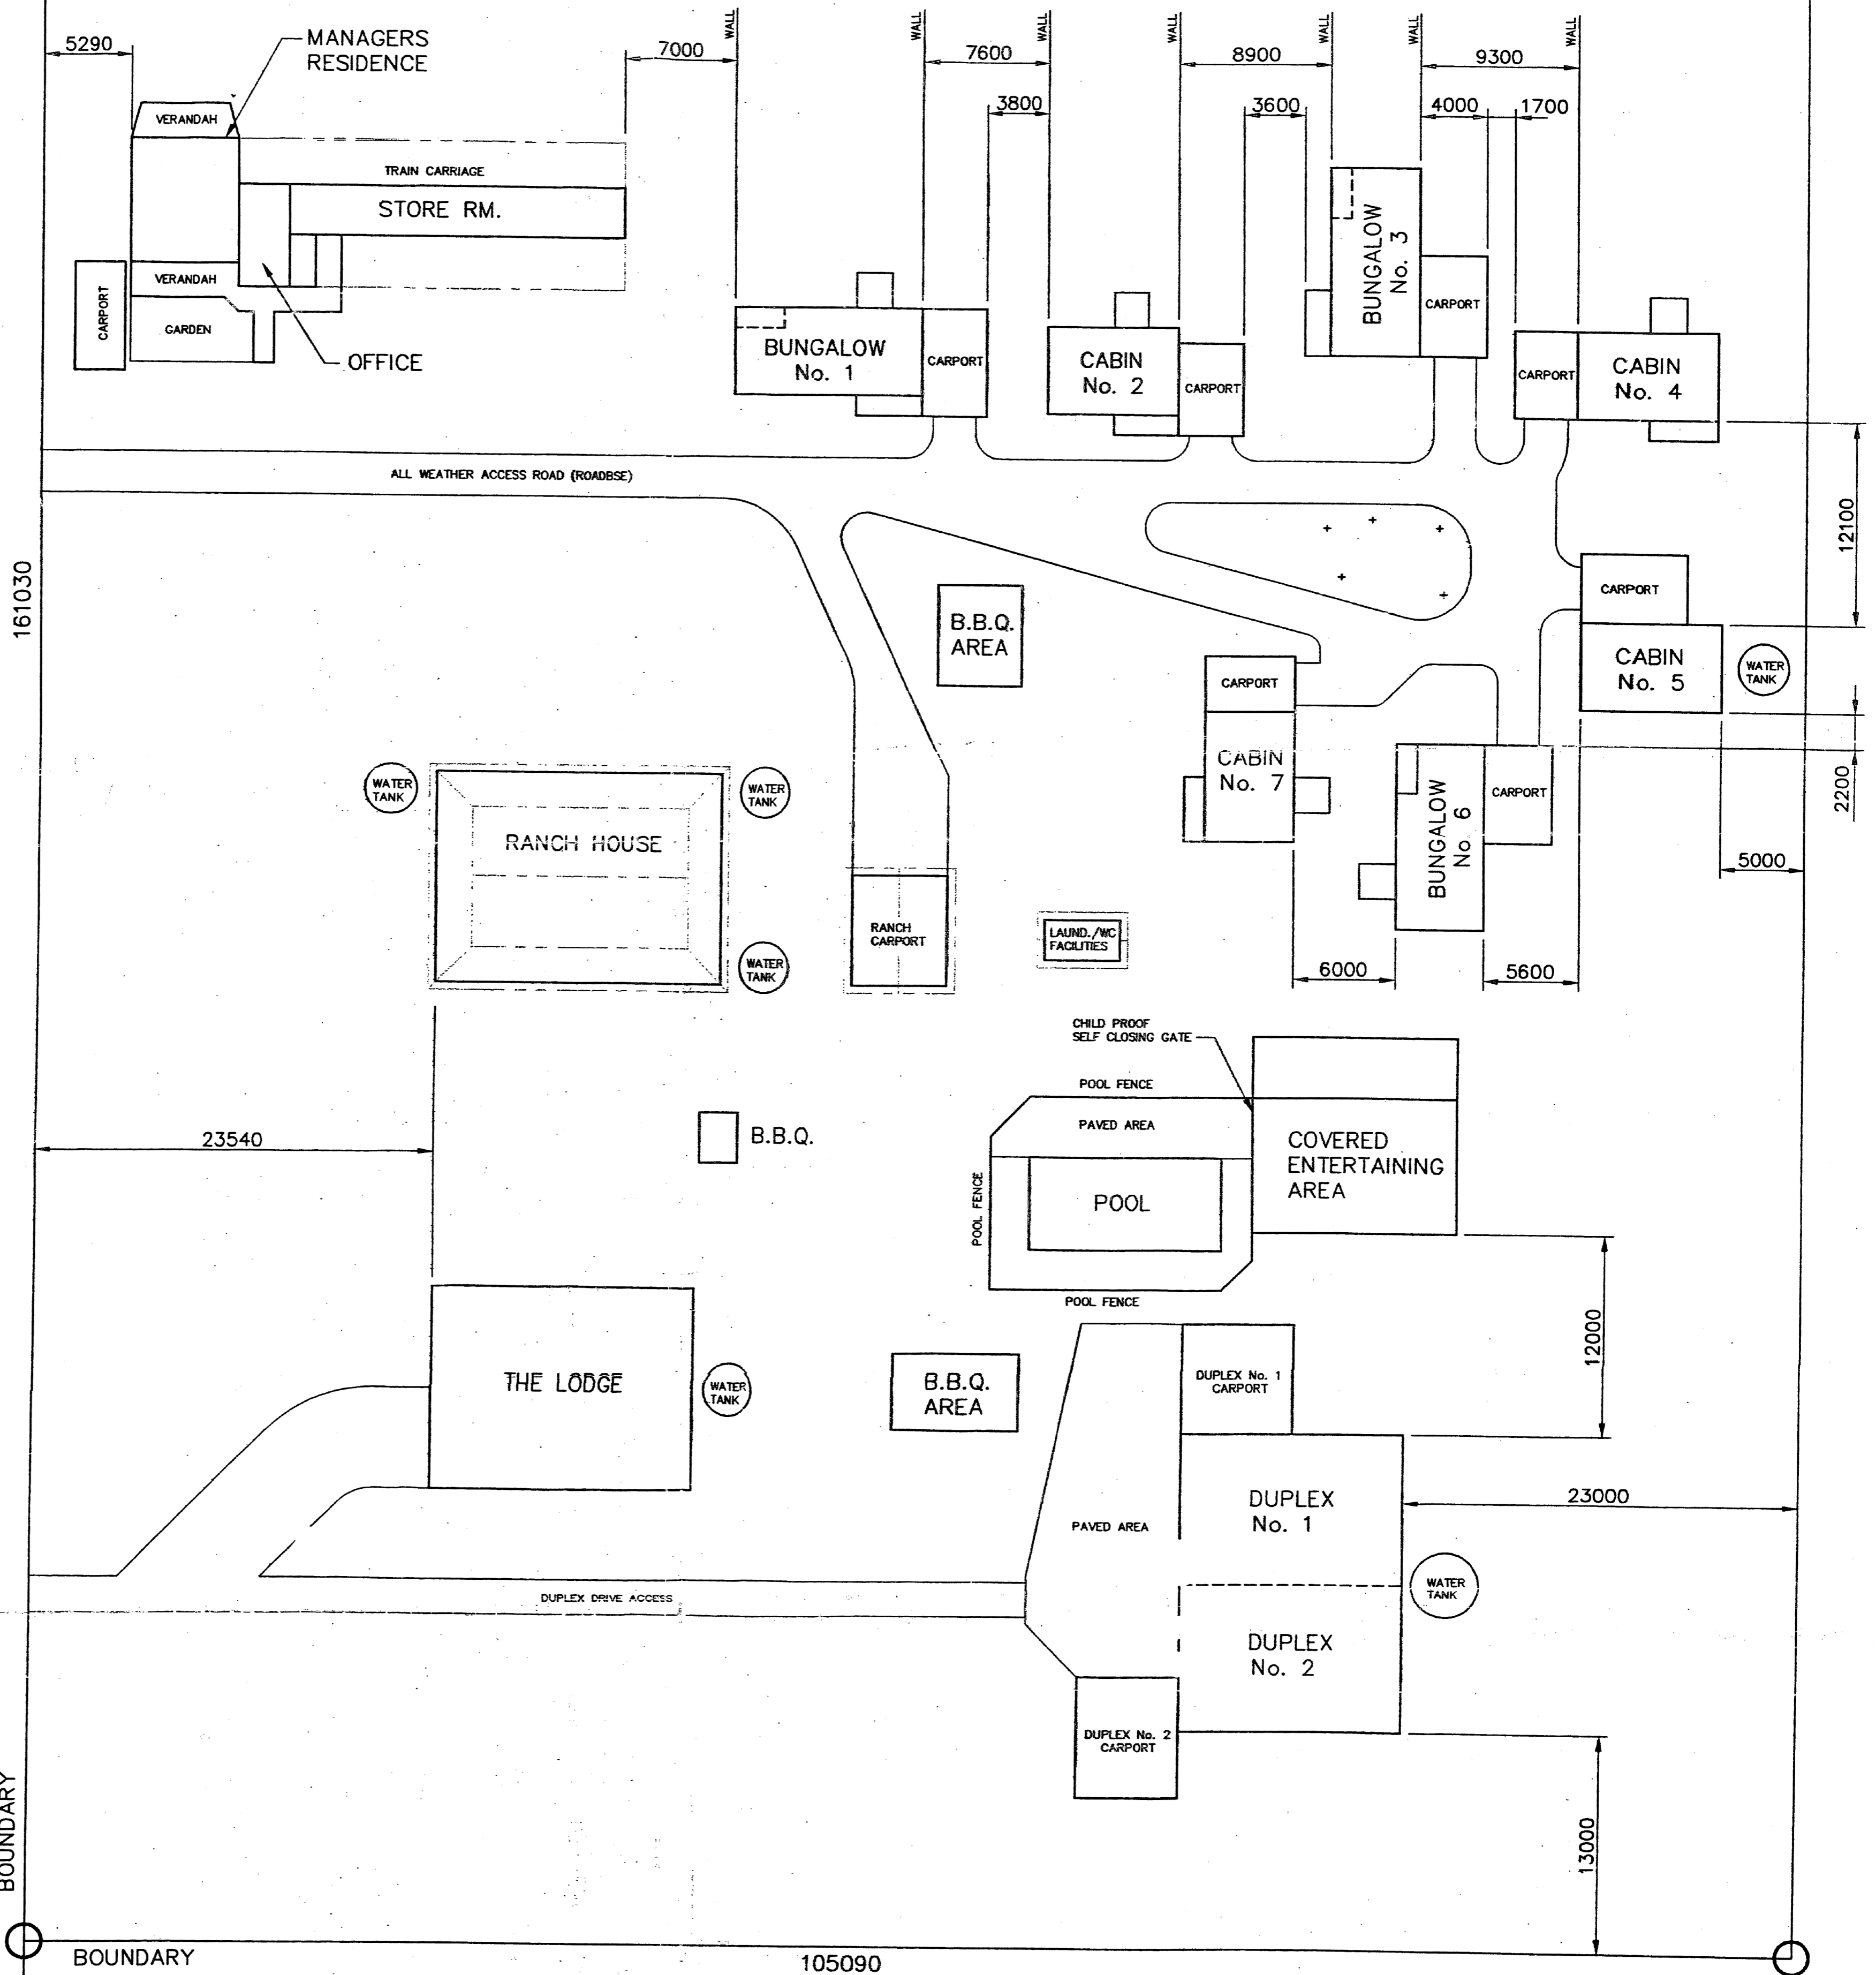

BOUNDARY

105090

THE RETREAT PORT STEPHENS

ACCESS EASEMENT

SITE - LAYOUT PLAN

THE RETREAT - PORT STEPHENS
 AT
 LOT 436 NELSON BAY ROAD
 ANNA BAY
 FOR R.G. & L.G. HOLLIER

SCALE	DATE
1:250 U.M.O.	JAN. 02
DRAWING NUMBER	
A1 0102	
REV.	
NO.	