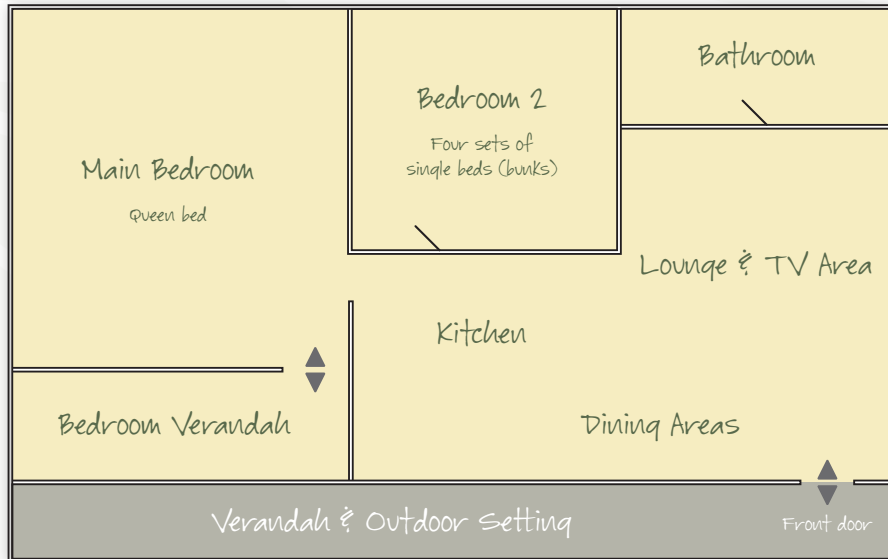

Bungalows

- Sleeps up to 6 Guests
- Fully Self Contained
- Main Bedroom has a Queen Bed
- 2nd Bedroom 2 Bunk Beds
- Kitchen
- Bathroom
- Beds are Ready Made
- Great Verandah & Outdoor Setting
- Air-conditioned
- TV and DVD
- Share Laundry Area
- Carport
- Bush or Pool View
- Close to BBQ and Camp Fire Area

THE BUNGALOW LAYOUT

Note: Also includes a single carport.
Layout varies slightly in each Bungalow.

THE BUNGALOW CONFIGURATION

MAIN BEDROOM	1 queen
BEDROOM 2	4 singles (bunks)