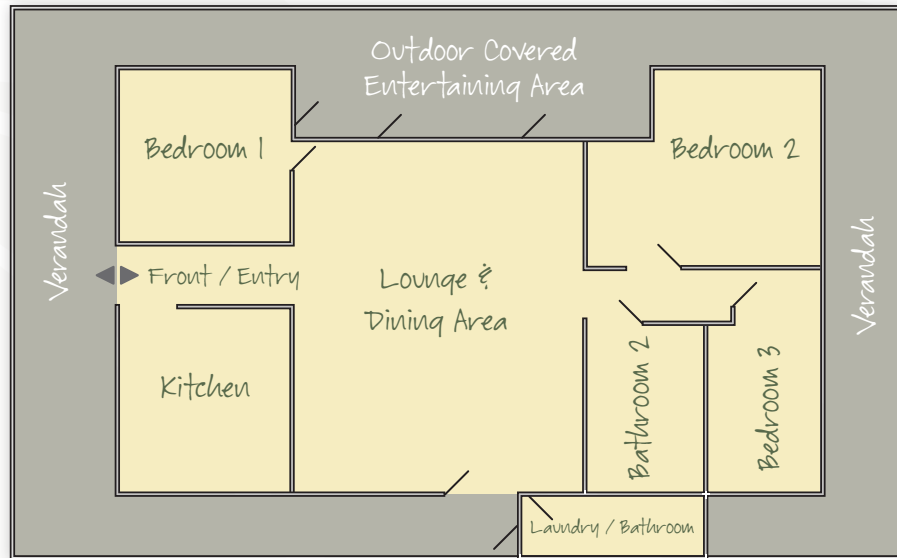

The Ranch

- Sleeps up to 8 guests
- Fully self contained
- 3 bedrooms
- Large fully equipped kitchen
- 2 x bathrooms
- Beds are ready made
- Large wrap around verandah
- Large covered outdoor area
- Ceiling and wall fans
- Large flat screen TV and DVD player
- Private laundry area
- Double carport
- Bus and boat parking areas
- Central to all facilities
- Close to BBQ and camp fire pit area

THE RANCH LAYOUT

Note: There is a carport at the front entrance.

THE RANCH BEDROOM CONFIGURATION

BEDROOM 1	1 King Bed*
BEDROOM 2	1 King Bed* + 2 singles
BEDROOM 3	1 King Bed*

*can split into 2 singles upon request